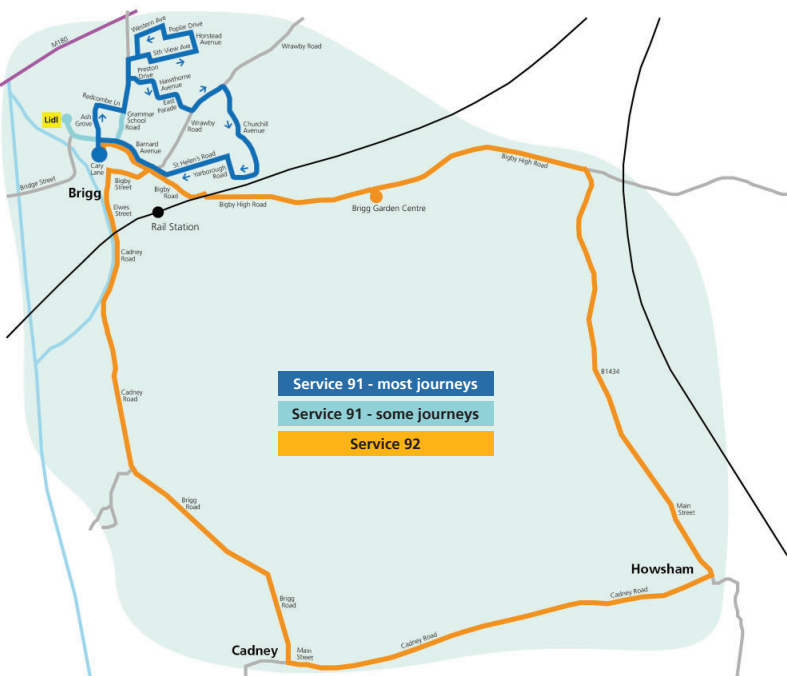

Tuesdays, Thursdays and Saturdays only

Service number	91	91	92	91	91	92	91	92	91	92	91	
Brigg, Lidl											1035	1415
Brigg, Cary Lane		0925	1000	1045	1115	1215	1245	1315	1325	1345	1425	
Springbank	0910	0927		1047	1117		1247		1327		1427	
Poplar Drive	0915	0929		1049	1119		1249		1329		1429	
Hawthorn Avenue		0941			1131		1301					
Churchill Avenue		0947			1137		1307					
Brigg, Garden Centre			1005					1320		1350		
Howsham			1015									
Cadney			1020			1225						
Howsham						1230						
Brigg, Garden Centre						1240		1325		1355		
Brigg, Cary Lane	0924	0954	1030	1058	1144	1245	1314	1330	1338	1400	1438	

Times shown in orange **do not run on Saturdays**

Times shown in yellow **only run on Saturdays**

Route map

Service 91 - most journeys

Service 91 - some journeys

Service 92