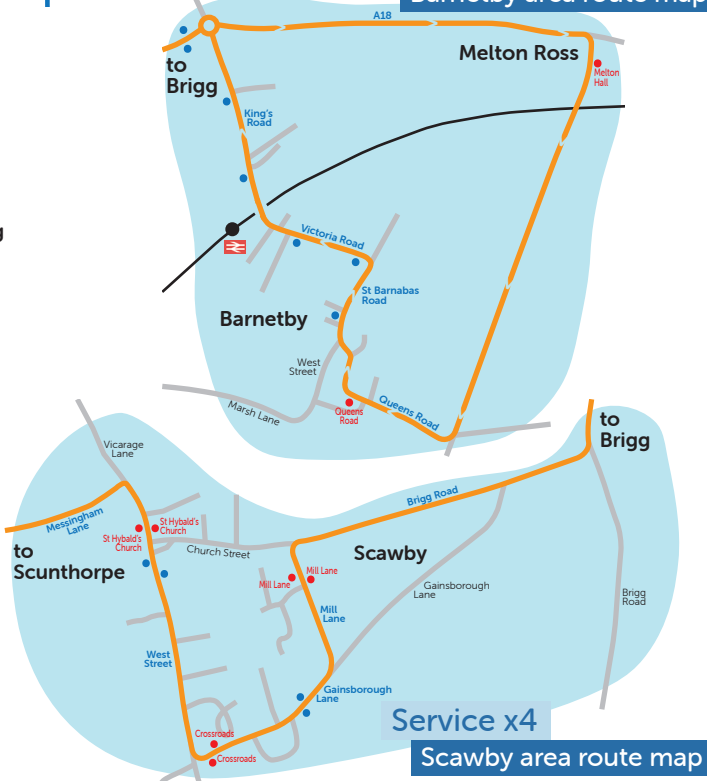

Table with columns for Service number and departure times for various routes including Foxhills Ind Estate, Crosby, Scunthorpe, Old Brumby, Ashby, Bottesford, Lakeside, Greetwell, Scawby, Wrawby, and Melton Ross.

Saturdays

Table with columns for Service number and departure times for various routes including Brigg, Castlethorpe, Broughton, Lakeside, Bottesford, Ashby, Old Brumby, Scunthorpe, Crosby, and Foxhills Ind Estate.

then at these mins past each hour until

Service 4

Foxhills area route map

to Town Centre

Service x4

Wrawby area route map

Service 4/x4

Scunthorpe area route map

Service 4/x4

Brigg area route map

to Scawby

to Wrawby

Service 4

Broughton area route map

Service x4

Barnetby area route map