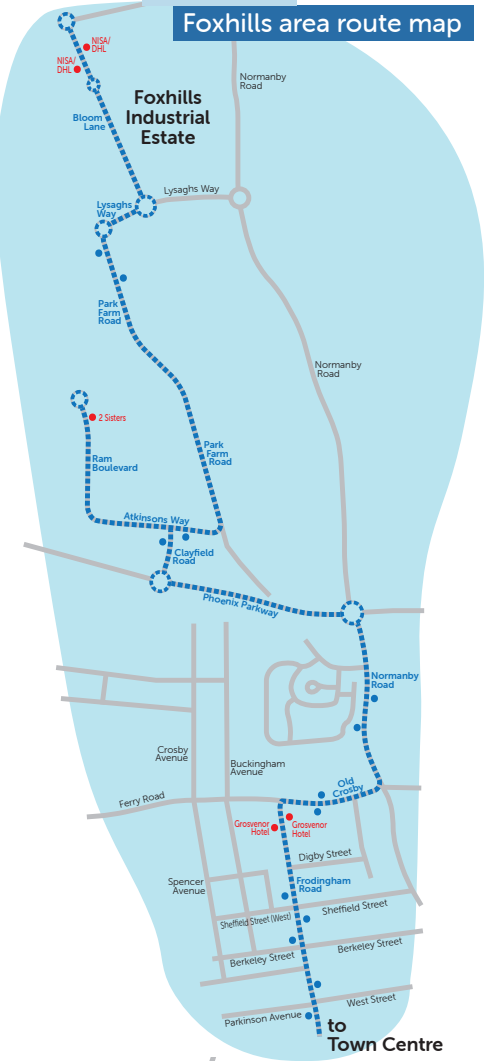

Table with columns for Service number and departure times for various routes including Foxhills Ind Estate, Crosby, Scunthorpe, Old Brumby, Ashby, Bottesford, Lakeside, Greetwell, Scawby, Wrawby, and Melton Ross.

via Wrawby, Brigg, Scawby, Greetwell, Lakeside

Mondays to Fridays except Bank Holidays

Table with columns for Service number and departure times for various routes including Barnetby, Wrawby, Brigg, Castlethorpe, Broughton, Scawby, Greetwell, Lakeside, Bottesford, Ashby, Old Brumby, Scunthorpe, Crosby, and Foxhills Ind Estate.

Saturdays

Table with columns for Service number and departure times for various routes including Brigg, Castlethorpe, Broughton, Lakeside, Bottesford, Ashby, Old Brumby, Scunthorpe, Crosby, and Foxhills Ind Estate.

then at these mins past each hour until

Service 4

Foxhills area route map

to Town Centre

Service x4

Wrawby area route map

Service 4/x4

Scunthorpe area route map