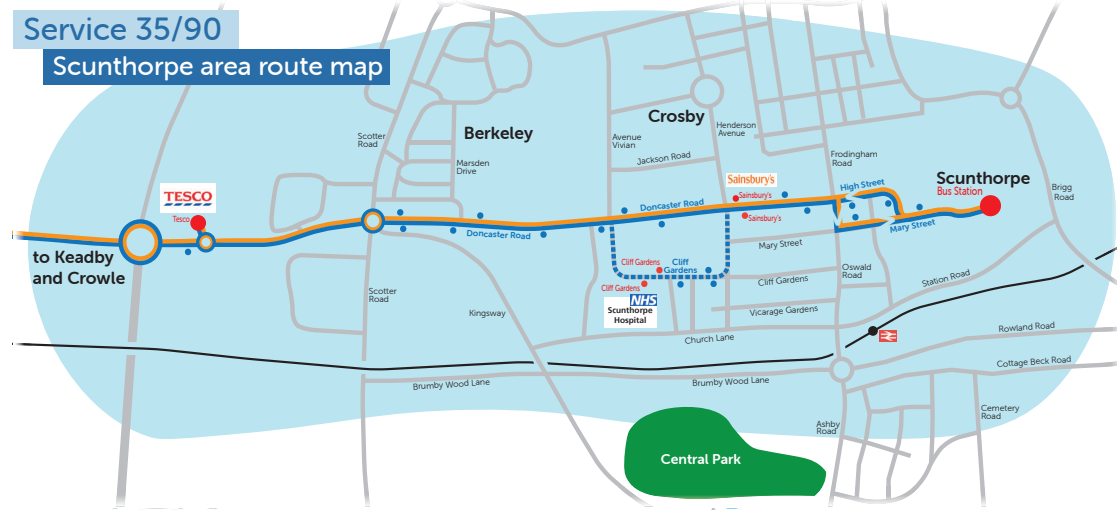

Journey in orange does not run on Saturdays

35

Keadby - Scunthorpe

via Althorpe Rail Station, Guinness, Tesco, Sainsbury's

Mondays to Saturdays except Bank Holidays

Keadby Queens Crescent	0819	0919	1019	1119	1219	1319	1419	1519	1619
Keadby Primary School	0821	0921	1021	1121	1221	1321	1421	1521	1621
Keadby Althorpe Rail Station	0823	0923	1023	1123	1223	1323	1423	1523	1623
Guinness Jolly Sailor	0825	0925	1025	1125	1225	1325	1425	1525	1625
Scunthorpe Tesco	0828	0928	1028	1128	1228	1328	1428	1528	1628
Scunthorpe Sainsbury's	0833	0933	1033	1133	1233	1333	1433	1533	1633
Scunthorpe Bus Station	0838	0938	1038	1138	1238	1338	1438	1538	1638

90

Crowle - Scunthorpe

via Ealand, Althorpe, Guinness, Tesco, Hospital, Sainsbury's

Mondays to Fridays except Bank Holidays

Crowle Cranidge Close	0755	0910	1110	1310	1510	1710	1755
Crowle Godnow Road	0759	0914	1114	1314	1514	1714	1759
Ealand Post Office	0804	0919	1119	1319	1519	1719	1804
Keadby Althorpe Rail Station	0812	0927	1127	1327	1527	1727	1812
Guinness Jolly Sailor	0814	0929	1129	1329	1529	1729	1814
Scunthorpe Tesco	0817	0932	1132	1332	1532	1732	1817
Scunthorpe Hospital Cliff Gardens	▼	0937	1137	1337	1537	▼	▼
Scunthorpe Sainsbury's	0822	0939	1139	1339	1539	1737	1822
Scunthorpe Bus Station	0827	0944	1144	1344	1544	1742	1827

Saturdays

Crowle Cranidge Close	0755	1010	1310	1610	1755
Crowle Godnow Road	0759	1014	1314	1614	1759
Ealand Post Office	0804	1019	1319	1619	1804
Keadby Althorpe Rail Station	0812	1027	1327	1627	1812
Guinness Jolly Sailor	0814	1029	1329	1629	1814
Scunthorpe Tesco	0817	1032	1332	1632	1817
Scunthorpe Hospital Cliff Gardens	▼	1037	1337	1637	▼
Scunthorpe Sainsbury's	0822	1039	1339	1639	1822
Scunthorpe Bus Station	0827	1044	1344	1644	1827

Service 35/90

Scunthorpe area route map

Service 35/90

Keadby area route map

Service 90

Ealand & Crowle area route map

— Service 35 line of route
 — Service 90 line of route
 ... Service 90 (limited service)
 — Other roads