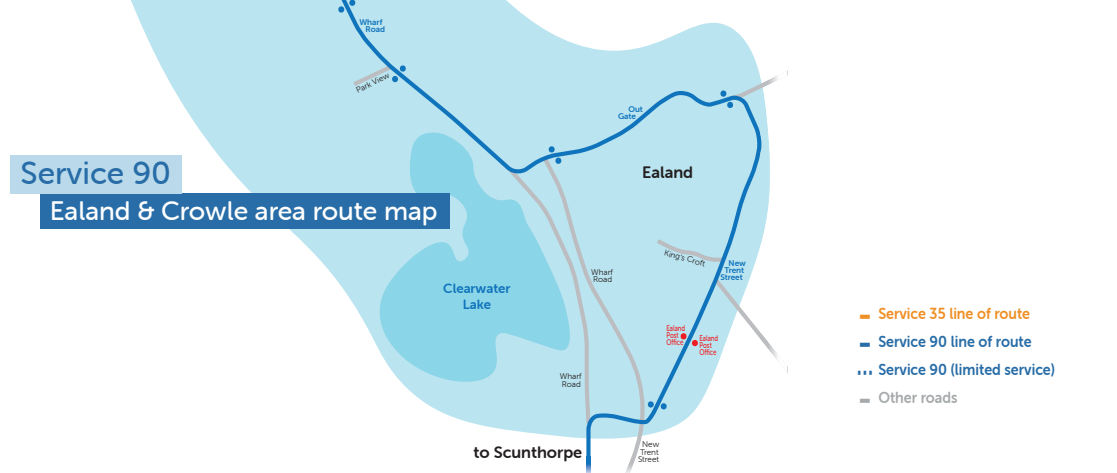

Service 35/90

Scunthorpe area route map

Service 35/90

Keadby area route map

Service 90

Ealand & Crowle area route map

— Service 35 line of route
 — Service 90 line of route
 ... Service 90 (limited service)
 — Other roads