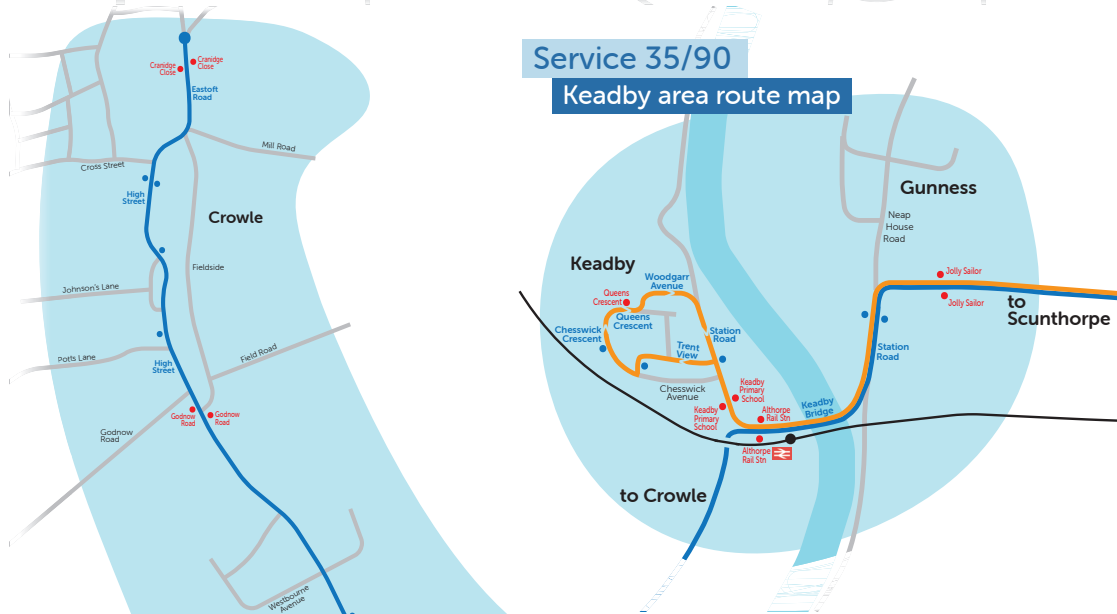

Journey in orange does not run on Saturdays

35

Keadby - Scunthorpe

via Althorpe Rail Station, Guinness, Tesco, Sainsbury's

Mondays to Saturdays except Bank Holidays

Keadby Queens Crescent	0819	0919	1019	1119	1219	1319	1419	1519	1619
Keadby Primary School	0821	0921	1021	1121	1221	1321	1421	1521	1621
Keadby Althorpe Rail Station	0823	0923	1023	1123	1223	1323	1423	1523	1623
Guinness Jolly Sailor	0825	0925	1025	1125	1225	1325	1425	1525	1625
Scunthorpe Tesco	0828	0928	1028	1128	1228	1328	1428	1528	1628
Scunthorpe Sainsbury's	0833	0933	1033	1133	1233	1333	1433	1533	1633
Scunthorpe Bus Station	0838	0938	1038	1138	1238	1338	1438	1538	1638

Saturdays

Crowle Cranidge Close	0755	1010	1310	1610	1755
Crowle Godnow Road	0759	1014	1314	1614	1759
Ealand Post Office	0804	1019	1319	1619	1804
Keadby Althorpe Rail Station	0812	1027	1327	1627	1812
Guinness Jolly Sailor	0814	1029	1329	1629	1814
Scunthorpe Tesco	0817	1032	1332	1632	1817
Scunthorpe Hospital Cliff Gardens	▼	1037	1337	1637	▼
Scunthorpe Sainsbury's	0822	1039	1339	1639	1822
Scunthorpe Bus Station	0827	1044	1344	1644	1827

Service 35/90

Scunthorpe area route map

Service 35/90

Keadby area route map

Service 90

Ealand & Crowle area route map

— Service 35 line of route
 — Service 90 line of route
 ... Service 90 (limited service)
 — Other roads