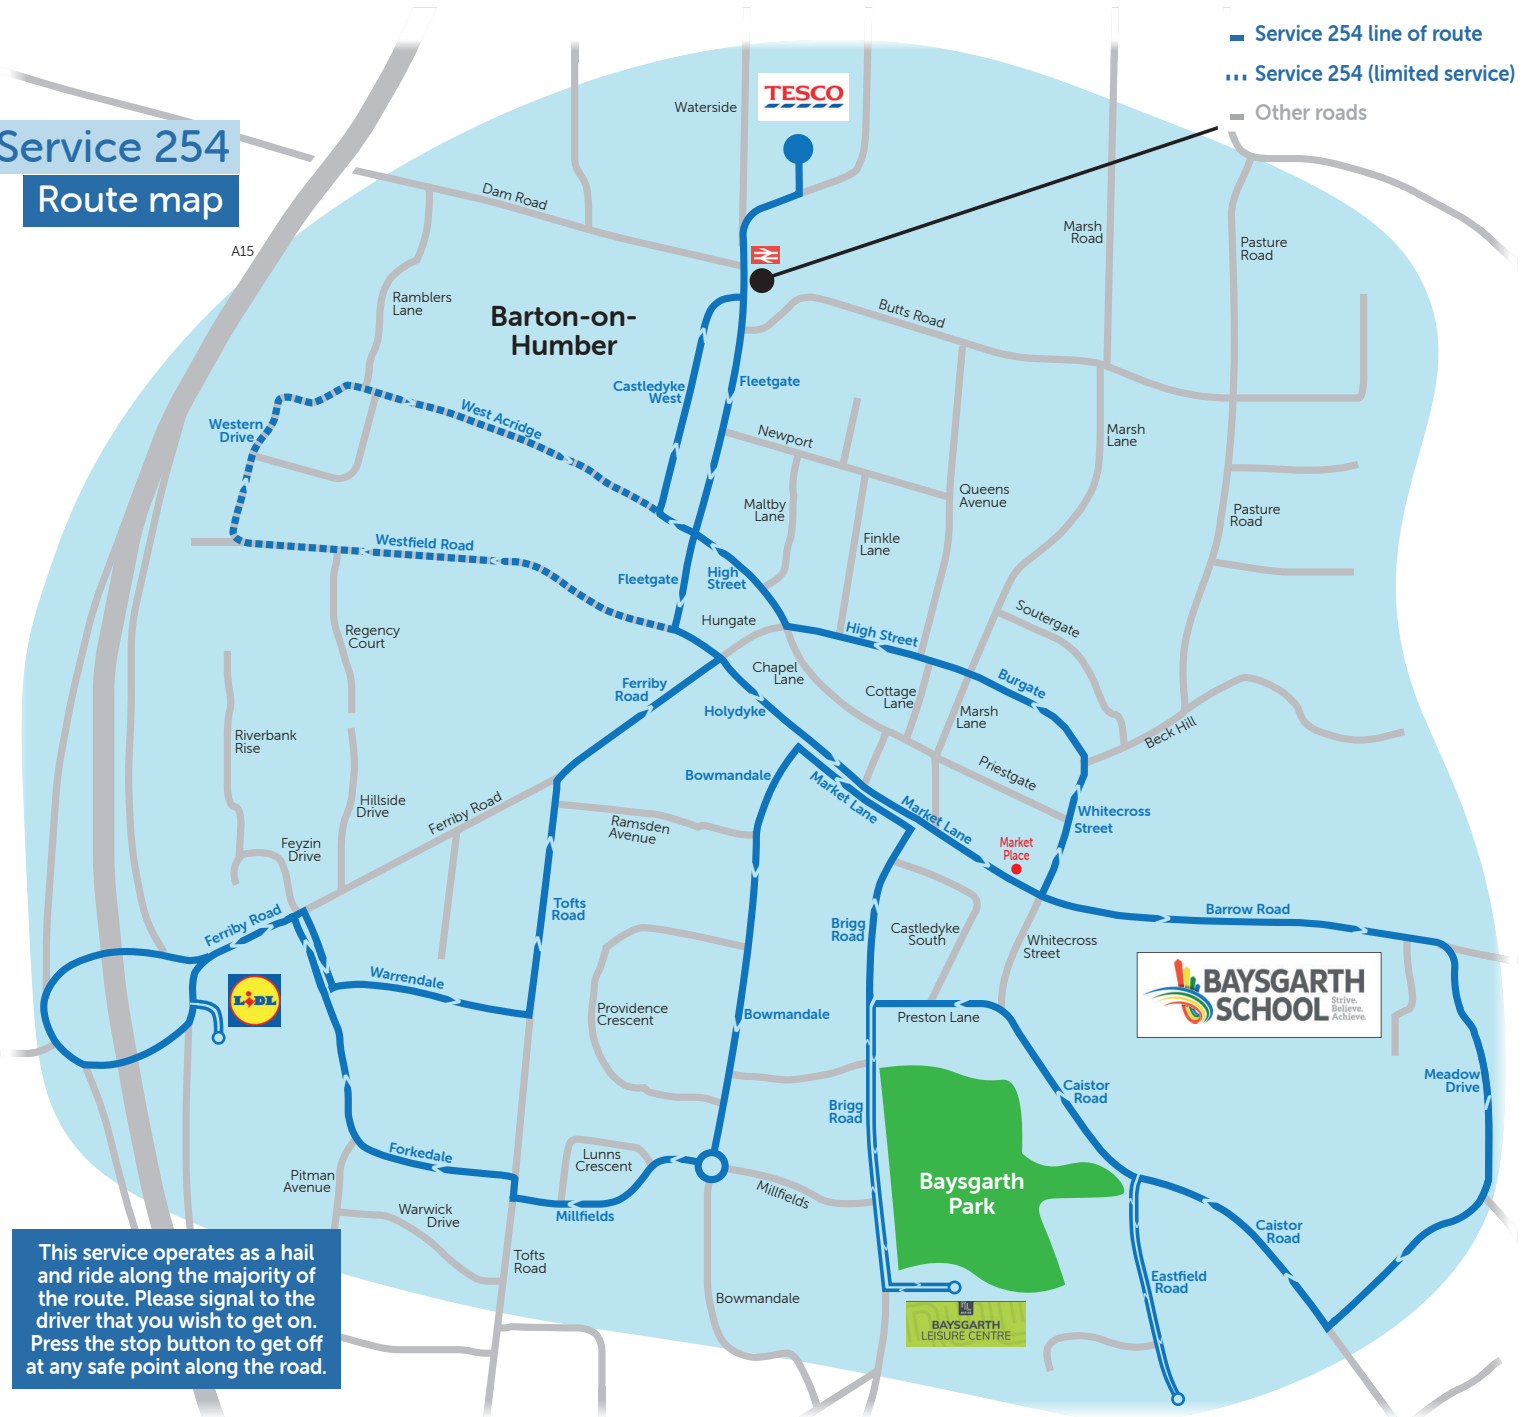

Mondays, Wednesdays and Fridays except Bank Holidays

Barton	Tesco	0915	1015	1115	1230	1315	1400
Barton	Market Place	0920	1020	1120	1235	1320	1405
Barton	Meadow Drive	0922	1022	1122	1237	1322	1407
Barton	Eastfield Road	0924	1024	1124	1239	1324	1409
Barton	Leisure Centre	0927	1027	1127	1242	1327	1412
Barton	Bowmandale	0929	1029	1129	1244	1329	
Barton	Millfield	0930	1030	1130	1245	1330	
Barton	Forkedale	0931	1031	1131	1246	1331	
Barton	Lidl	0933	1033	1133	1248	1333	
Barton	Forkedale	0936	1036	1136	1251	1336	
Barton	Warrendale	0937	1037	1137	1252	1337	
Barton	Tofts Road	0938	1038	1138	1253	1338	
Barton	Market Place	0941	1041	1141	1256	1341	
Barton	High Street	0943	1043	1143	1258	1343	
Barton	Westfield	0945	▼	1145	▼	▼	
Barton	Tesco	0951	1047	1151	1302	1347	

Service 254 Route map

This service operates as a hail and ride along the majority of the route. Please signal to the driver that you wish to get on. Press the stop button to get off at any safe point along the road.