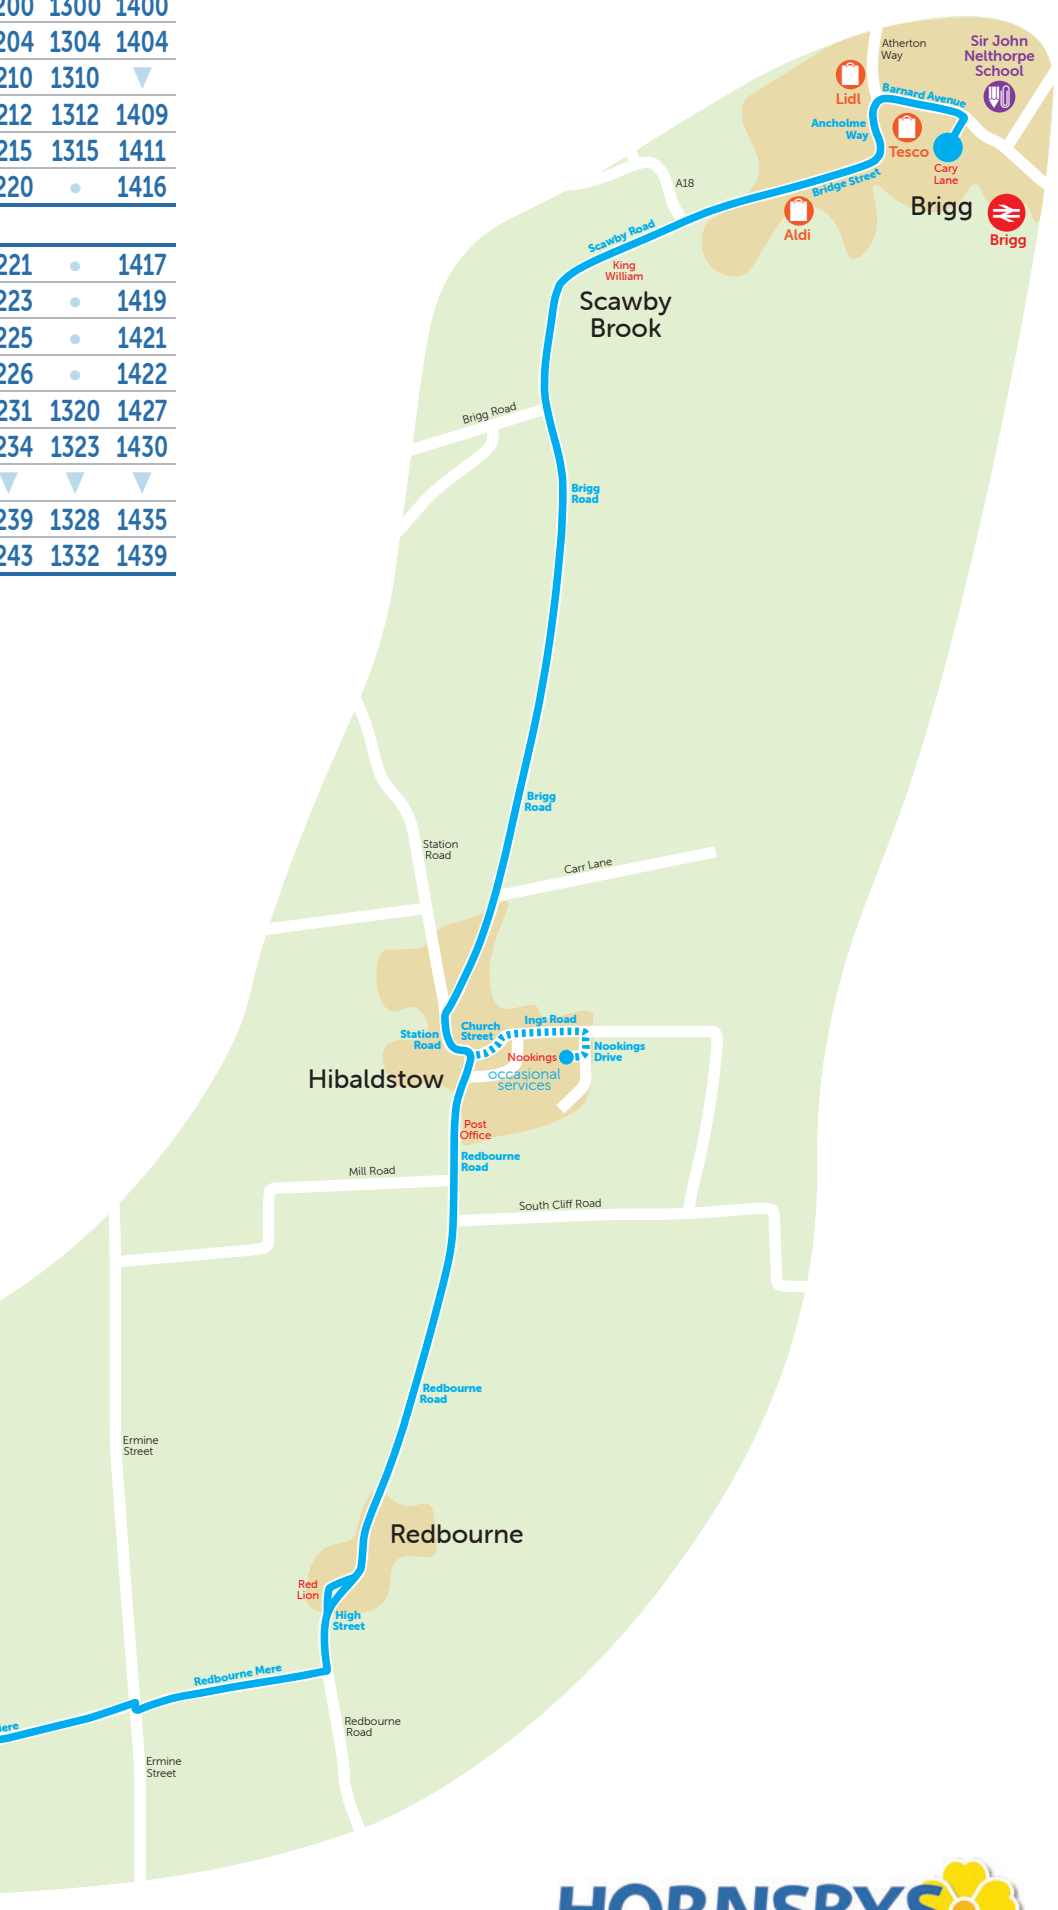

Mondays to Fridays
except Bank Holidays

94

Brigg to Redbourne and Kirton in Lindsey

via Scawby Brook and Hibaldstow

Brigg Cary Lane	0900	1000	1200	1300	1400
Scawby Brook King William	0904	1004	1204	1304	1404
Hibaldstow Nookings Drive	▼	▼	1210	1310	▼
Hibaldstow Post Office	0909	1009	1212	1312	1409
Redbourne Red Lion	0911	1011	1215	1315	1411
Kirton in Lindsey Queens Head	0916	•	1220	•	1416

Kirton in Lindsey Queens Head	0917	•	1221	•	1417
Kirton in Lindsey Dunstan Hill	0919	•	1223	•	1419
Kirton in Lindsey Church Street	0921	•	1225	•	1421
Kirton in Lindsey King Edward Street	0922	•	1226	•	1422
Redbourne Red Lion	0927	1020	1231	1320	1427
Hibaldstow Post Office	0930	1023	1234	1323	1430
Hibaldstow Nookings Drive	0932	1025	▼	▼	▼
Scawby Brook King William	0938	1031	1239	1328	1435
Brigg Cary Lane	0942	1035	1243	1332	1439

Bus times valid from 27th September 2021