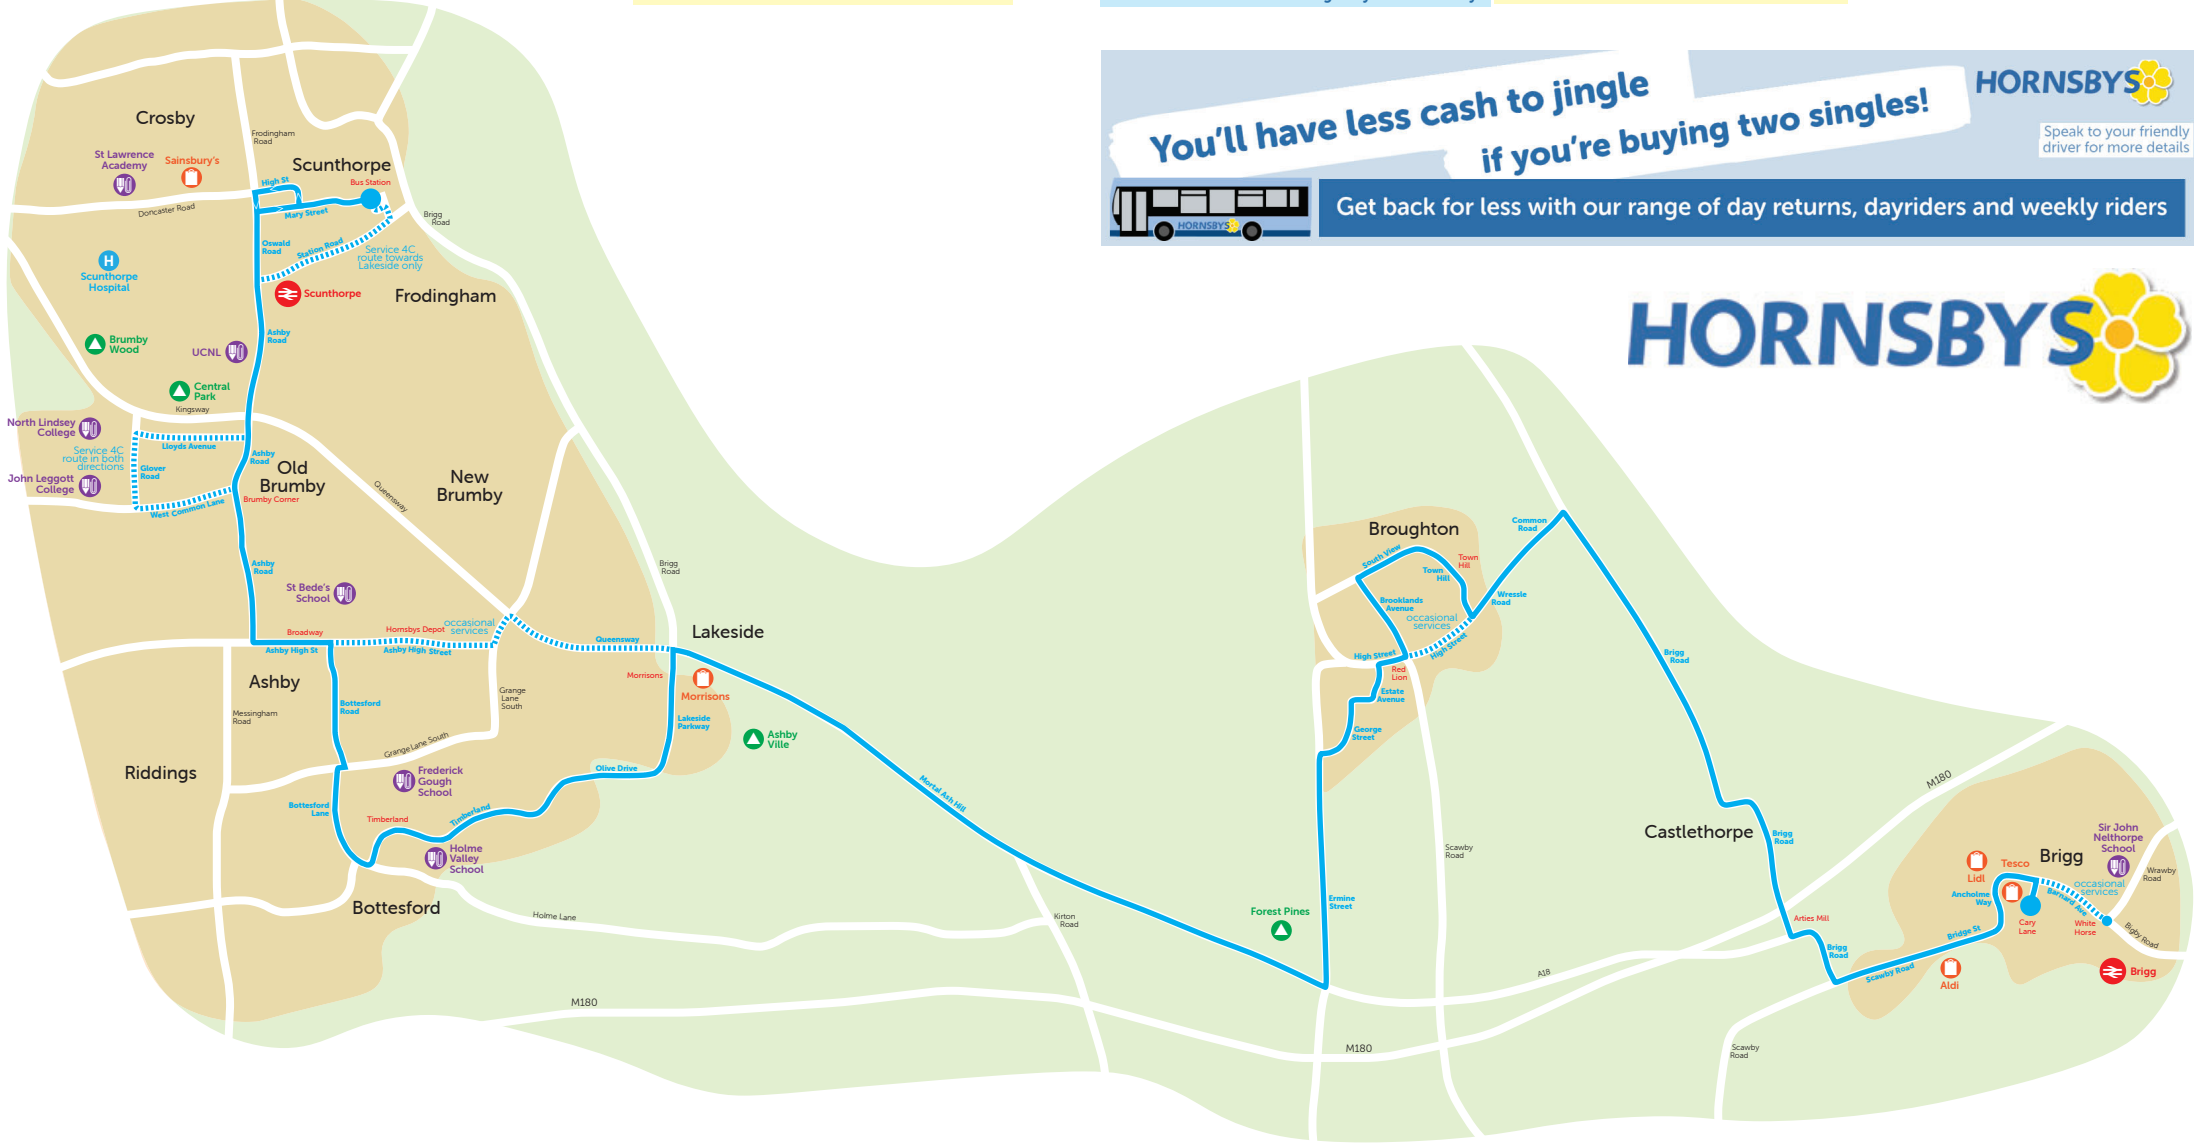

These services do not run on Saturdays

This service runs only on Saturdays

This service runs as 4c via Rail Station (1608) and Glover Road (1612) on college days for JLC & NLC

Brigg White Horse																	1840	1925	2040
Brigg Cary Lane	0640	0740	0740	0840	0940	1040	1140	1240	1340	1440	1540	1640	1740						
Castlethorpe Arties Mill	0645	0745	0745	0845	0945	1045	1145	1245	1345	1445	1545	1645	1745	1844	1929	2044			
Broughton Town Hill		0751	0751	0851	0951	1051	1151	1251	1351	1451	1551	1651	1751						
Broughton Red Lion	0651	0755	0755	0855	0955	1055	1155	1255	1355	1455	1555	1655	1755	1849	1934	2049			
Lakeside Morrisons	0701	0805	0805	0905	1005	1105	1205	1305	1405	1505	1605	1705	1805	1857	1942	2057			
Bottesford Timberland		0809	0809	0909	1009	1109	1209	1309	1409	1509	1609	1709	1809						
Ashby Hornsby's Depot	0630	0703															1900	1945	2100
Ashby Broadway	0631	0705	0813	0813	0913	1013	1113	1213	1313	1413	1513	1613	1713	1813		1947	2102		
Old Brumby Brumby Corner	0635	0709	0817		0917	1017	1117	1217	1317	1417	1517	1617	1717	1817		1951	2106		
Scunthorpe Bus Station [A]	0642	0713	0824	0828	0924	1024	1124	1224	1324	1424	1524	1624	1724	1824		1956	2111		

These services do not run on Saturdays

This service runs as 4c via Glover Road (0821) on college days for JLC & NLC

This service runs on non-college days and Saturdays

You'll have less cash to jingle if you're buying two singles!