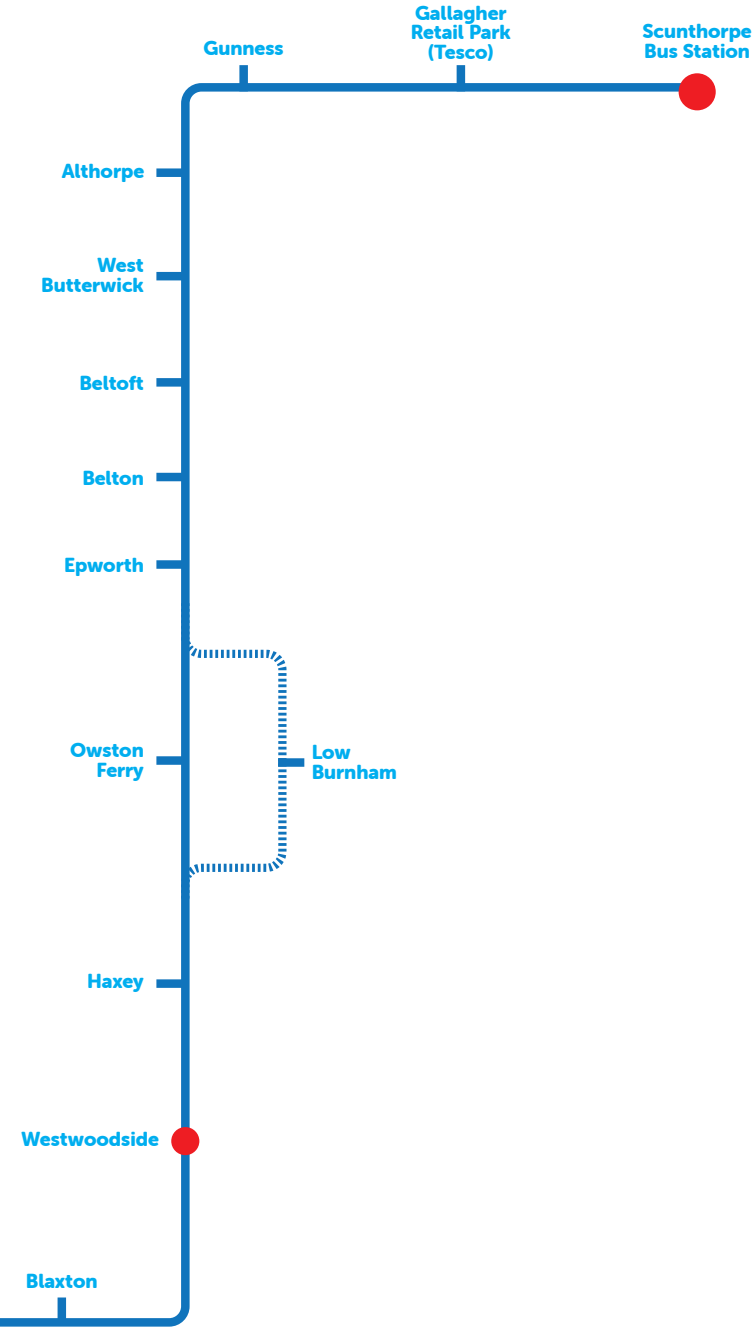

<b>Doncaster</b> Interchange [C5]		1215	
<b>Doncaster</b> Lakeside, The Dome		1222	
<b>Cantley</b> Cantley Lane		1225	
<b>Branton</b> Sandpit Hill		1230	
<b>Auckley</b> Mosham Road		1235	
<b>Blaxton</b> Walkers Nurseries		1240	
<b>Westwoodside</b> Doncaster Road	0930		1327
<b>Westwoodside</b> Pond	0932	1252	1329
<b>Haxey</b> High Street	0937	1257	1334
<b>Owston Ferry</b> Epworth Road	0945	1305	
<b>Low Burnham</b> Epworth Road			1339
<b>Epworth</b> Leisure Centre	0949	1309	1341
<b>Belton</b> High Street	0954	1314	1346
<b>Beltoft</b> Church	0959	1319	
<b>West Butterwick</b> North Street	1004	1324	
<b>Althorpe</b> Church	1009	1329	
<b>Gunness</b> Jolly Sailor	1012	1332	1400
<b>Gallagher Retail Park</b> Tesco	1015	1335	
<b>Scunthorpe</b> Bus Station [A]	1025	1345	1413

Doncaster Frenchgate Interchange

Doncaster Lakeside (The Dome)

Cantley

Branton

Auckley

Blaxton

Westwoodside

Haxey

Owston Ferry

Low Burnham

Epworth

Belton

Beltoft

West Butterwick

Althorpe

Gunness

Gallagher Retail Park (Tesco)

Scunthorpe Bus Station