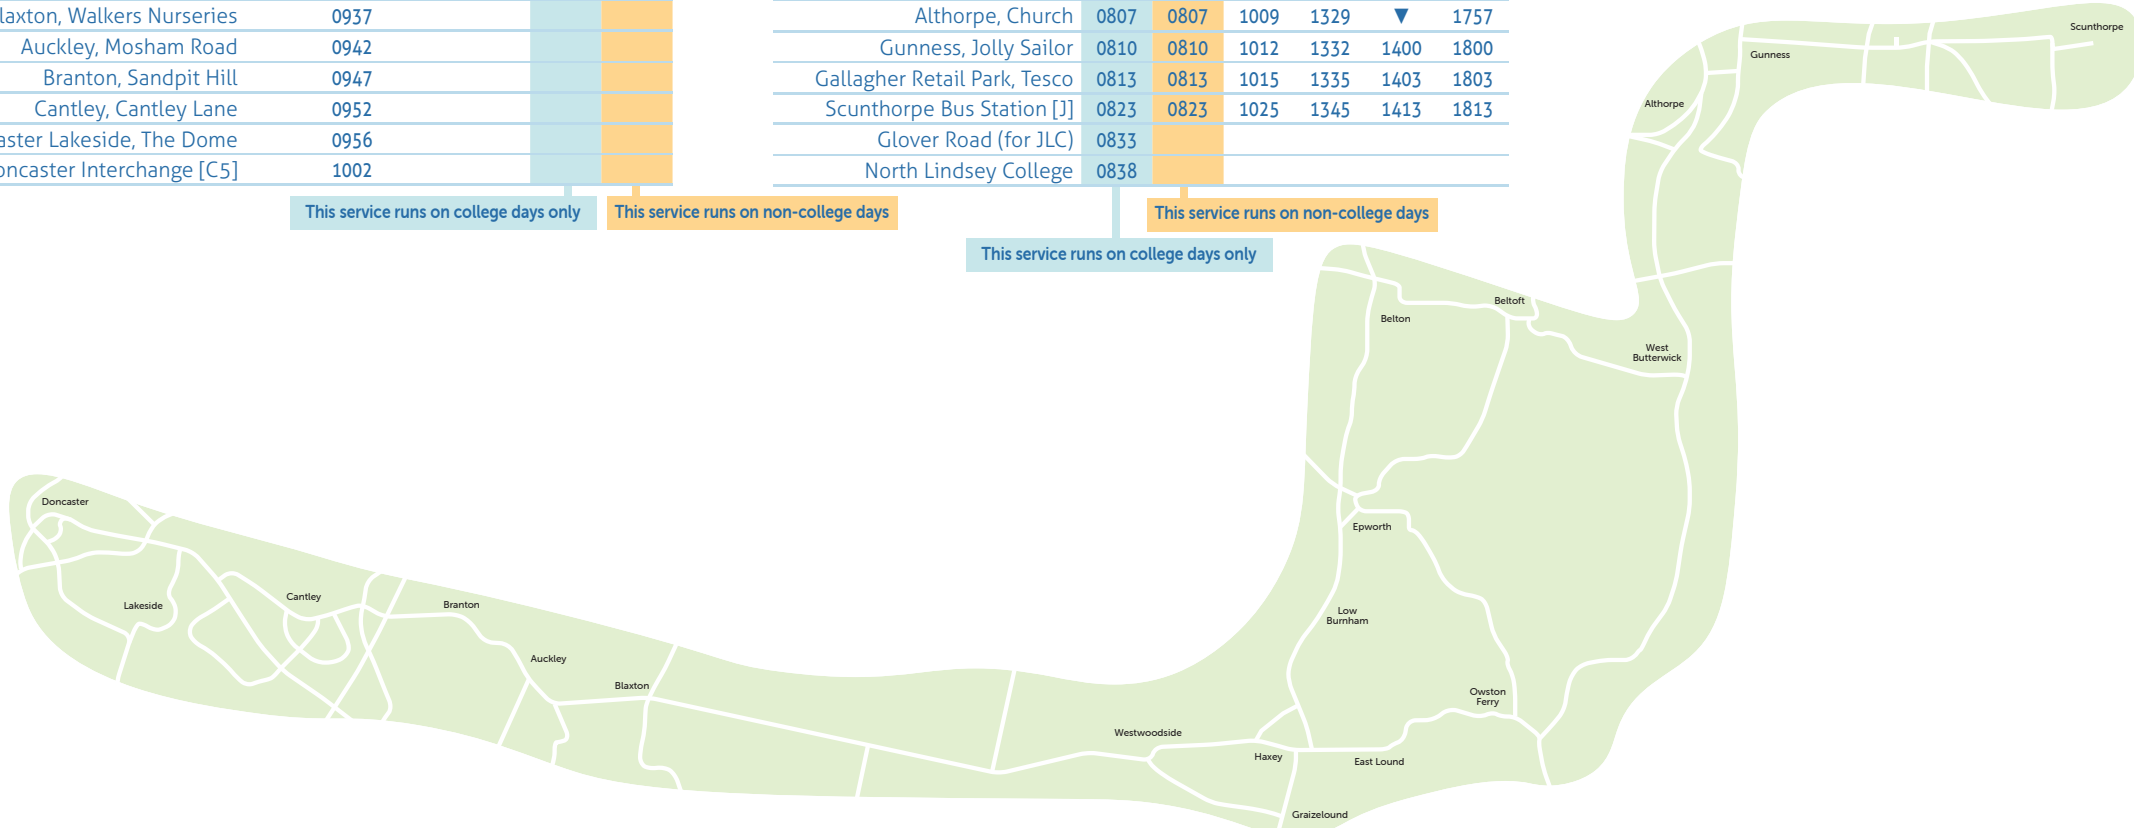

This service runs on college days only

This service runs on non-college days

Doncaster Interchange [C5]				1215		
Doncaster Lakeside, The Dome				1222		
Cantley, Cantley Lane				1225		
Branton, Sandpit Hill				1230		
Auckley, Mosham Road				1235		
Blaxton, Walkers Nurseries				1240		
Graizelound, Haxey Lane	0725	0725	▼	1725		
Westwoodside, Newbigg	0730	0730	▼	▼		
Westwoodside, Doncaster Road	▼	▼	0930	▼	1327	▼
Westwoodside, Pond	▼	▼	0932	1252	1329	▼
Haxey, High Street	0735	0735	0937	1257	1334	▼
Owston Ferry, Epworth Road	0743	0743	0945	1305	▼	1735
Low Burnham, Epworth Road	▼	▼	▼	▼	1339	▼
Epworth, Leisure Centre	0747	0747	0949	1309	1341	1737
Belton, High Street	0752	0752	0954	1314	1346	1742
Beltoft, Church	0757	0757	0959	1319	▼	1747
West Butterwick, North Street	0802	0802	1004	1324	▼	1752
Althorpe, Church	0807	0807	1009	1329	▼	1757
Gunness, Jolly Sailor	0810	0810	1012	1332	1400	1800
Gallagher Retail Park, Tesco	0813	0813	1015	1335	1403	1803
Scunthorpe Bus Station [J]	0823	0823	1025	1345	1413	1813
Glover Road (for JLC)	0833					
North Lindsey College	0838					

This service runs on non-college days

This service runs on college days only

Track your bus on the go. Real-time information in the palm of your hand.

myTrip³

We now offer cashless ticketing. A safer, easier way to get on our buses.

myTrip³